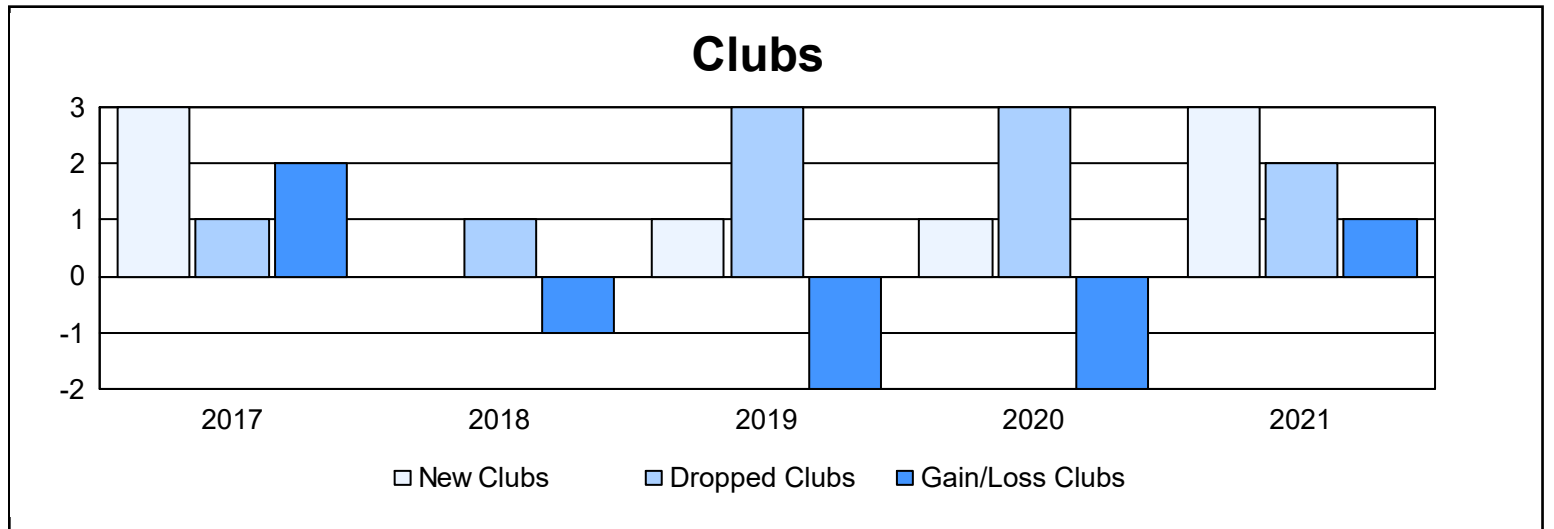

Year	New Clubs	Dropped Clubs	Gain/ Loss Clubs	New Members	Charter Members	Reinstate Members	Transfer Members	Total Member Added	Total Members Dropped	Gain/ Loss Members
2016-2017	3	1	2	169	70	25	6	270	269	1
2017-2018	0	1	-1	150	2	7	3	162	236	-74
2018-2019	1	3	-2	95	23	4	13	135	229	-94
2019-2020	1	3	-2	136	24	4	4	168	166	2
2020-2021	3	2	1	113	93	3	3	212	193	19
<b>Average</b>	<b>2</b>	<b>2</b>	<b>0</b>	<b>133</b>	<b>42</b>	<b>9</b>	<b>6</b>	<b>189</b>	<b>219</b>	<b>-29</b>

### Membership Composition June 2021 Cumulative