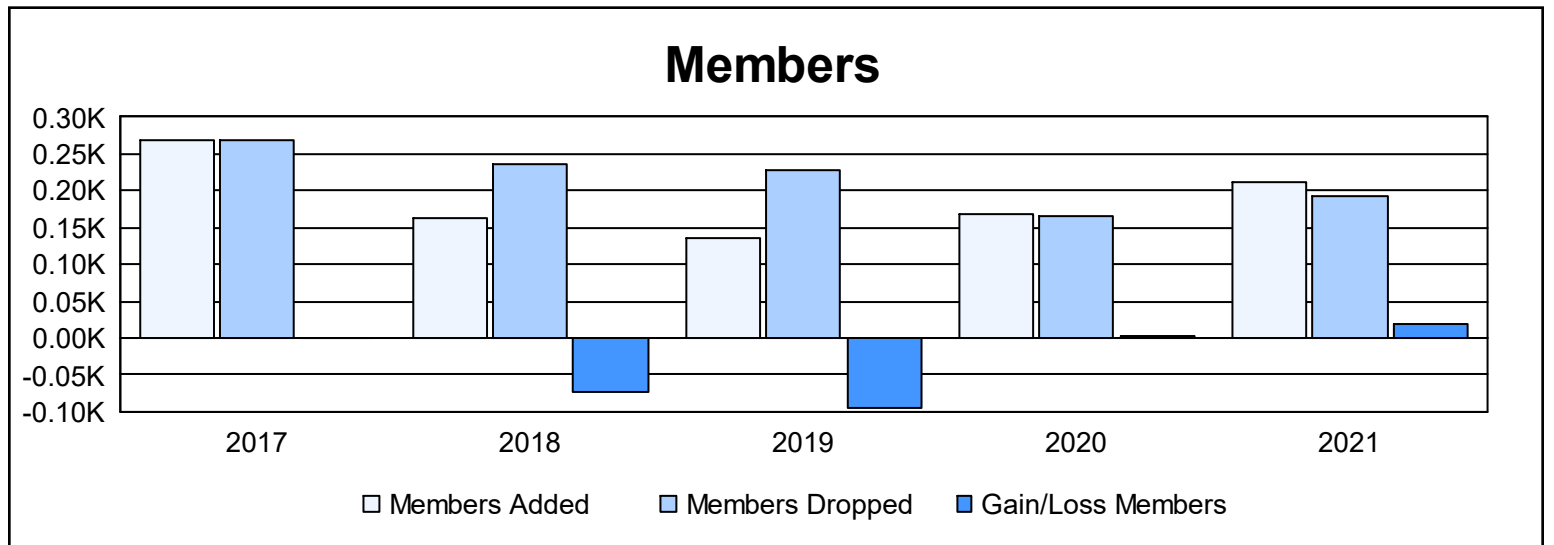

Year	New Clubs	Dropped Clubs	Gain/ Loss Clubs	New Members	Charter Members	Reinstate Members	Transfer Members	Total Member Added	Total Members Dropped	Gain/ Loss Members
2016-2017	3	1	2	169	70	25	6	270	269	1
2017-2018	0	1	-1	150	2	7	3	162	236	-74
2018-2019	1	3	-2	95	23	4	13	135	229	-94
2019-2020	1	3	-2	136	24	4	4	168	166	2
2020-2021	3	2	1	113	93	3	3	212	193	19
<b>Average</b>	<b>2</b>	<b>2</b>	<b>0</b>	<b>133</b>	<b>42</b>	<b>9</b>	<b>6</b>	<b>189</b>	<b>219</b>	<b>-29</b>

### Membership Composition June 2021 Cumulative