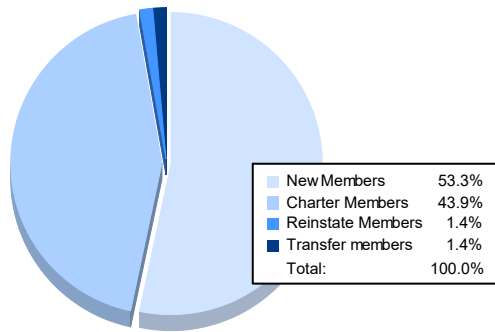

Year	New Clubs	Dropped Clubs	Gain/ Loss Clubs	New Members	Charter Members	Reinstate Members	Transfer Members	Total Member Added	Total Members Dropped	Gain/ Loss Members
2016-2017	3	1	2	169	70	25	6	270	269	1
2017-2018	0	1	-1	150	2	7	3	162	236	-74
2018-2019	1	3	-2	95	23	4	13	135	229	-94
2019-2020	1	3	-2	136	24	4	4	168	166	2
2020-2021	3	2	1	113	93	3	3	212	193	19
<b>Average</b>	<b>2</b>	<b>2</b>	<b>0</b>	<b>133</b>	<b>42</b>	<b>9</b>	<b>6</b>	<b>189</b>	<b>219</b>	<b>-29</b>

### Membership Composition June 2021 Cumulative